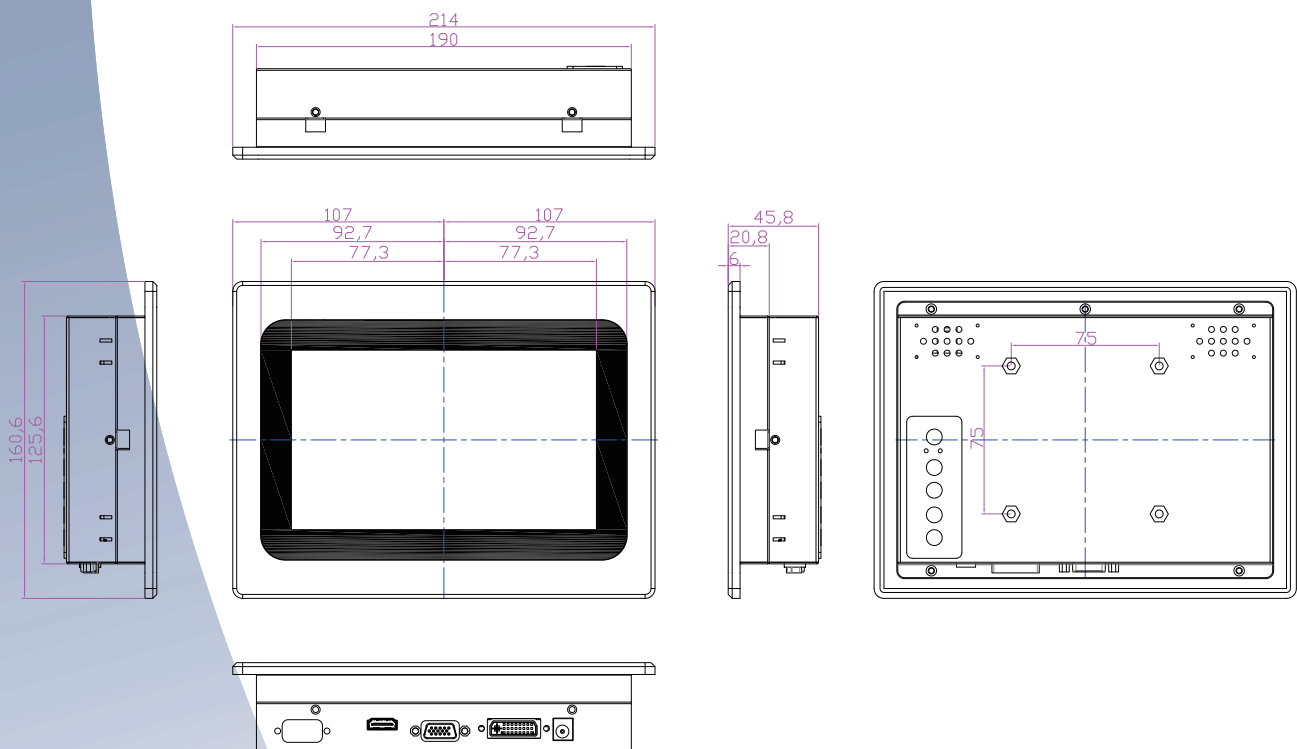

Panel Mount LCD

7"

Specifications

RoHS
COMPLIANT
2002/95/EC

Model Name	W07L100-PPA4
Viewable Size Image	7"
Active Display Area(mm)	152.40(H) x 91.44(V)
Pixel Pitch(mm)	0.1905x 0.1905
Number of Pixels	800x480
Contrast Ratio	1000:1 (typ.)
Display Color	16.2M(8bits/color)
Brightness(cd/m ²)	400 nit
Viewing Angle(CR>=10)	-80~80(H); -80~80(V)
Recommended Resolution	800x480@60Hz, 75Hz
Signal Connector	15 pin D-Sub, DVI, HDMI
Power Source	12V DC in, with External AC to DC Adapter(100~240V AC)
Power Consumption	15W typical, normal operation
Power Management	VESA DPMS Compliant
Plug & Play	VESA DDC 1/2B
Touch Screen	P-CAP

Mechanical Drawing

* Note: this is a simplified drawing and some components are not marked in detail. Please contact our sales representative if you need further product information.

Rev.	Reasons	Revised Date
1.0	New Release	Mar-06-14